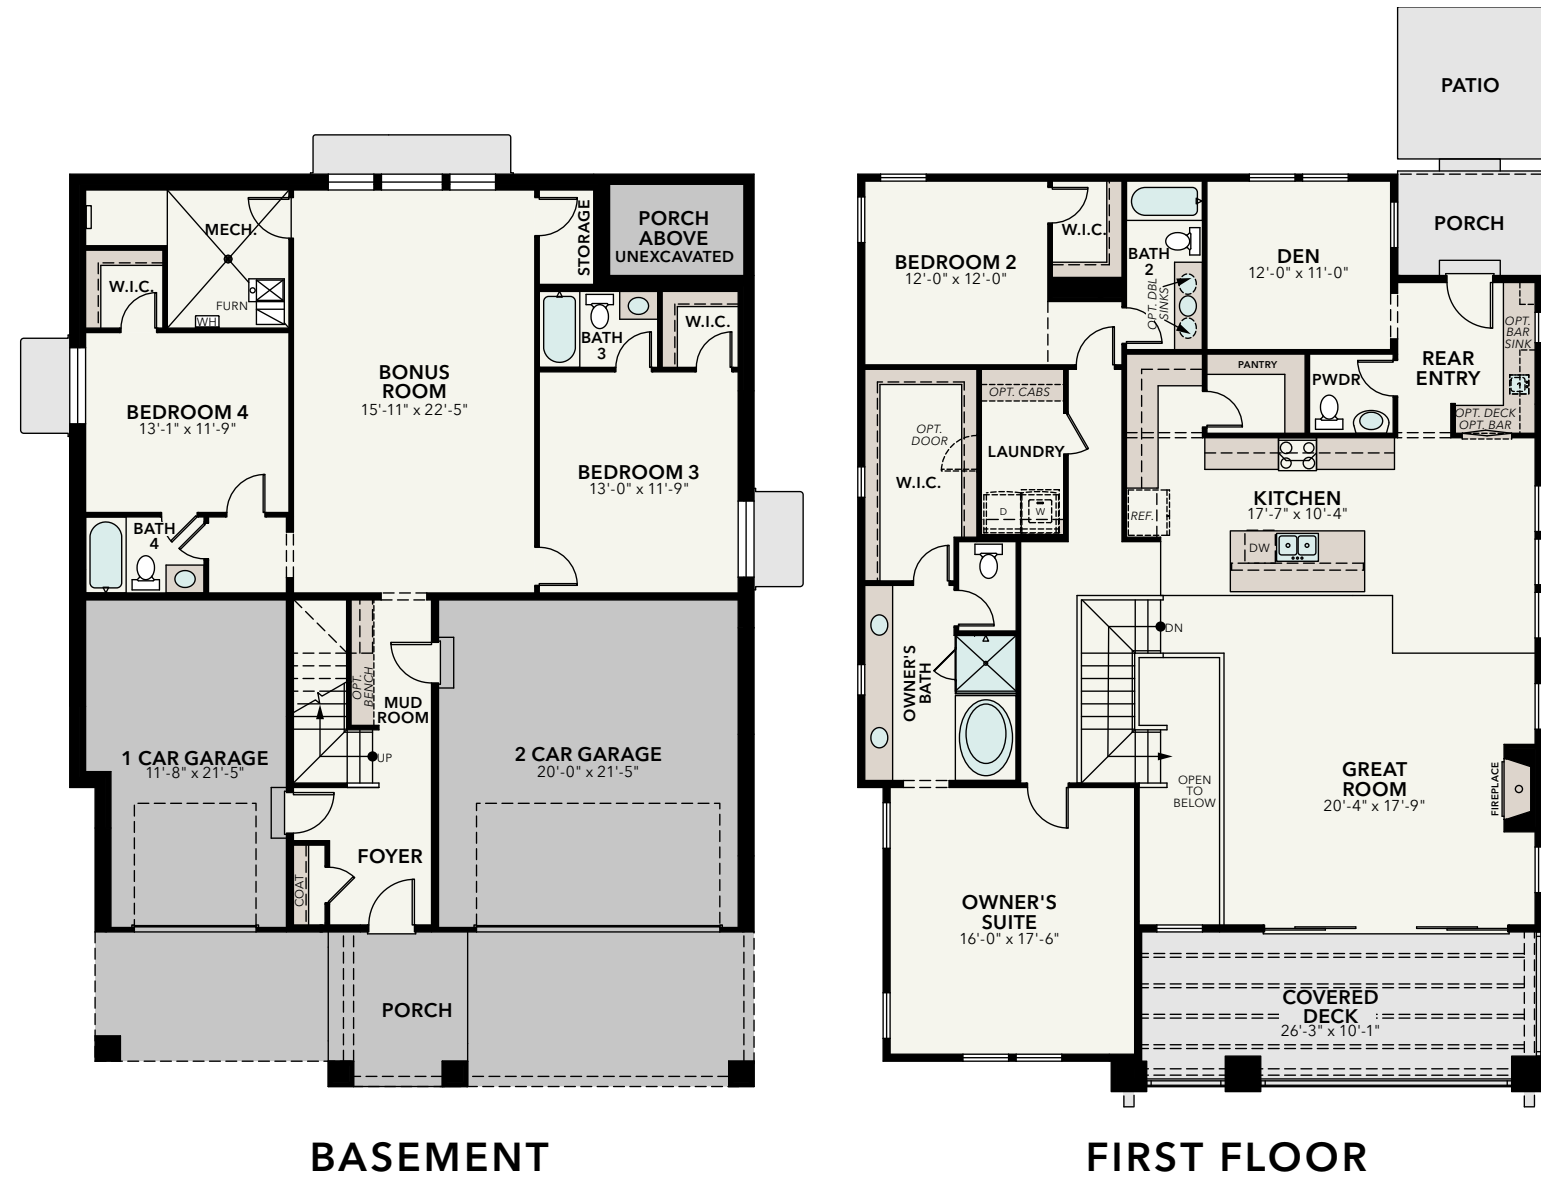

LE

LAKEVIEW
- ESTATES -

Oak A

Oak B

Maple A

Maple B

BASEMENT

FIRST FLOOR

Pine A

Pine B

BASEMENT

FIRST FLOOR

Acacia A

Acacia B

BASEMENT

FIRST FLOOR

Tupelo A

Tupelo B

Willow A

Willow B

LAKEVIEW

- ESTATES -

PHASE 1 LOTS

LOT	FLOOR PLAN	BD/BA	SIZE
101	Pine	4 4	3,933 SF
102	Maple	4 4	3,730 SF
103	Oak	4 4	3,593 SF
104	Maple	4 4	3,730 SF
105	Tupelo	5 4	3,391 SF
106	Acacia	4 3	3,203 SF
107	Acacia	4 3	3,203 SF
108	Tupelo	5 4	3,391 SF
109	Willow	4 4	3,730 SF
110	Tupelo	4 4	3,391 SF