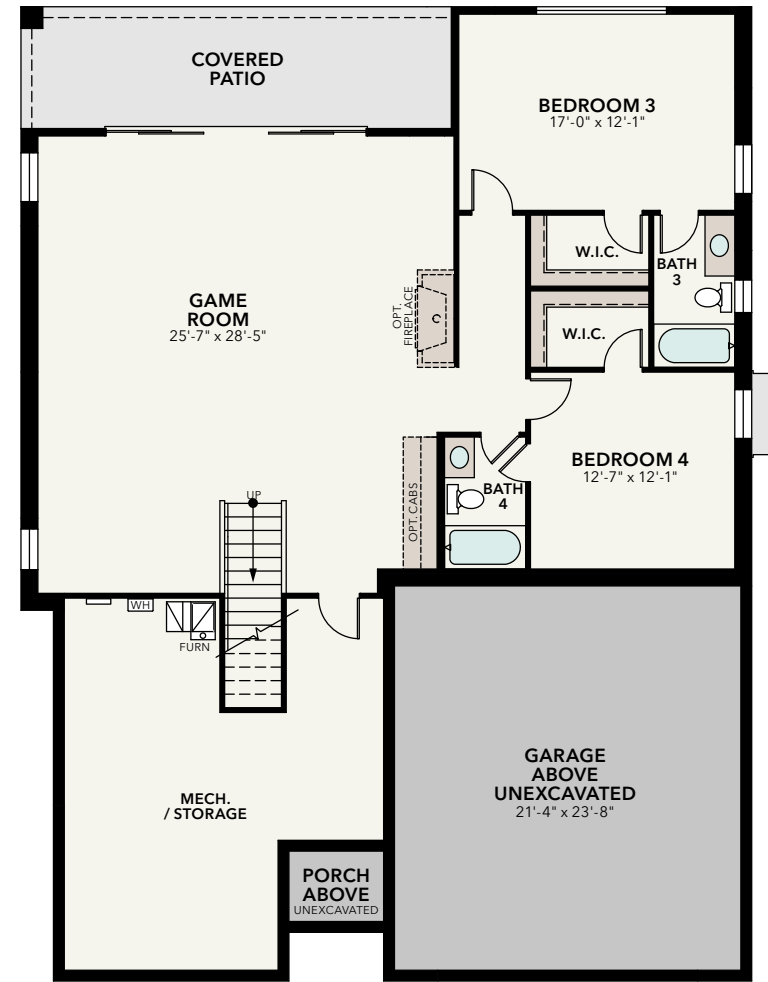

LE

LAKEVIEW
- ESTATES -

Oak A

Oak B

Maple A

Maple B

BASEMENT

FIRST FLOOR

Pine A

Pine B

BASEMENT

FIRST FLOOR

Acacia A

Acacia B

BASEMENT

FIRST FLOOR

Tupelo A

Tupelo B

Willow A

Willow B

LAKEVIEW

- ESTATES -

PHASE 1 LOTS

LOT	FLOOR PLAN	BD/BA	SIZE
101	Pine	4 4	3,933 SF
102	Maple	4 4	3,730 SF
103	Oak	4 4	3,593 SF
104	Maple	4 4	3,730 SF
105	Tupelo	5 4	3,391 SF
106	Acacia	4 3	3,203 SF
107	Acacia	4 3	3,203 SF
108	Tupelo	5 4	3,391 SF
109	Willow	4 4	3,730 SF
110	Tupelo	4 4	3,391 SF