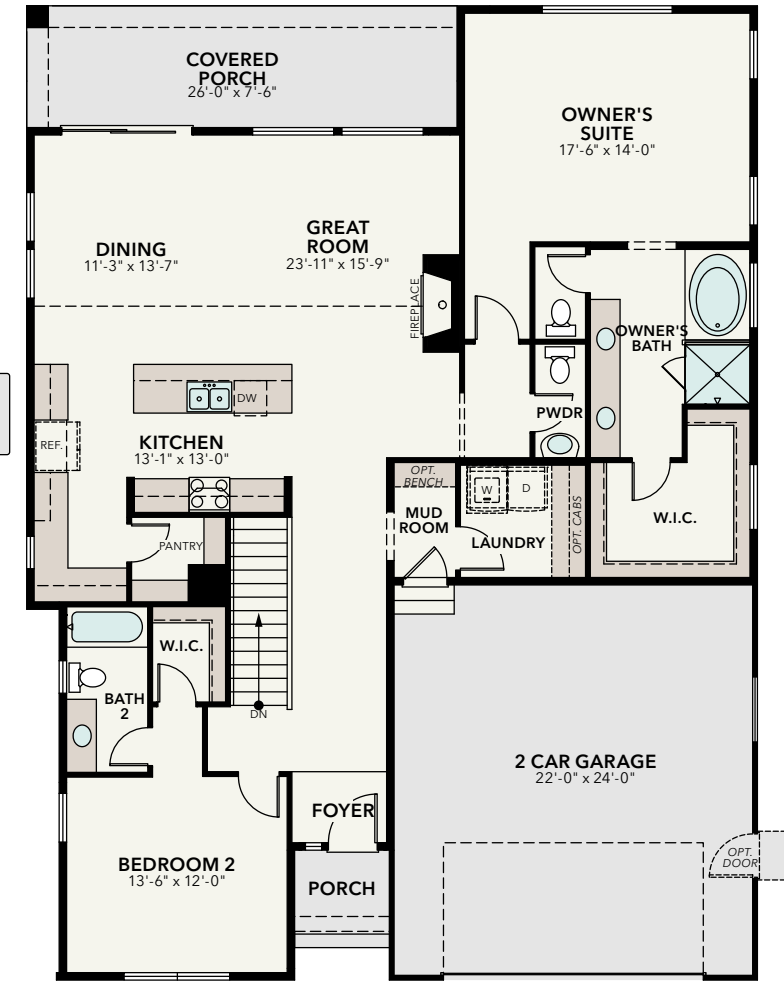

LE

LAKEVIEW
- ESTATES -

Oak A

Oak B

Maple A

Maple B

BASEMENT

FIRST FLOOR

Pine A

Pine B

BASEMENT

FIRST FLOOR

Acacia A

Acacia B

BASEMENT

FIRST FLOOR

Tupelo A

Tupelo B

Willow A

Willow B

LAKEVIEW

- ESTATES -

PHASE 1 LOTS

LOT	FLOOR PLAN	BD/BA	SIZE
101	Pine	4 4	3,933 SF
102	Maple	4 4	3,730 SF
103	Oak	4 4	3,593 SF
104	Maple	4 4	3,730 SF
105	Tupelo	5 4	3,391 SF
106	Acacia	4 3	3,203 SF
107	Acacia	4 3	3,203 SF
108	Tupelo	5 4	3,391 SF
109	Willow	4 4	3,730 SF
110	Tupelo	4 4	3,391 SF