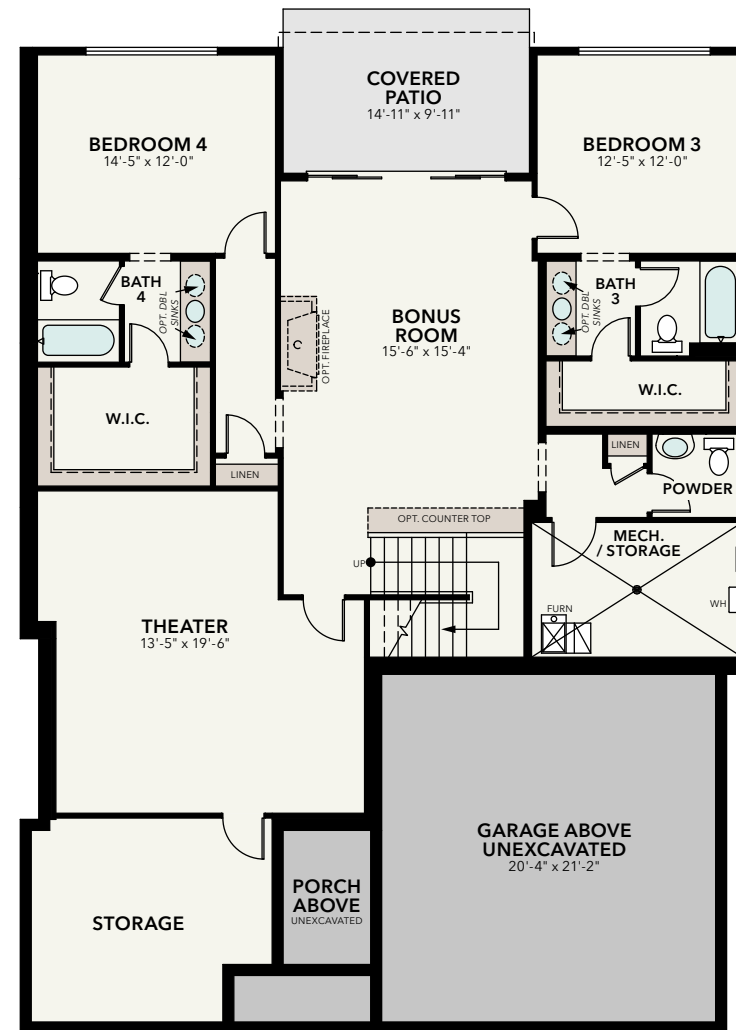

LE

LAKEVIEW
- ESTATES -

Oak A

Oak B

Maple A

Maple B

BASEMENT

FIRST FLOOR

Pine A

Pine B

BASEMENT

FIRST FLOOR

Acacia A

Acacia B

BASEMENT

FIRST FLOOR

Tupelo A

Tupelo B

Willow A

Willow B

LAKEVIEW

- ESTATES -

PHASE 1 LOTS

LOT	FLOOR PLAN	BD/BA	SIZE
101	Pine	4 4	3,933 SF
102	Maple	4 4	3,730 SF
103	Oak	4 4	3,593 SF
104	Maple	4 4	3,730 SF
105	Tupelo	5 4	3,391 SF
106	Acacia	4 3	3,203 SF
107	Acacia	4 3	3,203 SF
108	Tupelo	5 4	3,391 SF
109	Willow	4 4	3,730 SF
110	Tupelo	4 4	3,391 SF