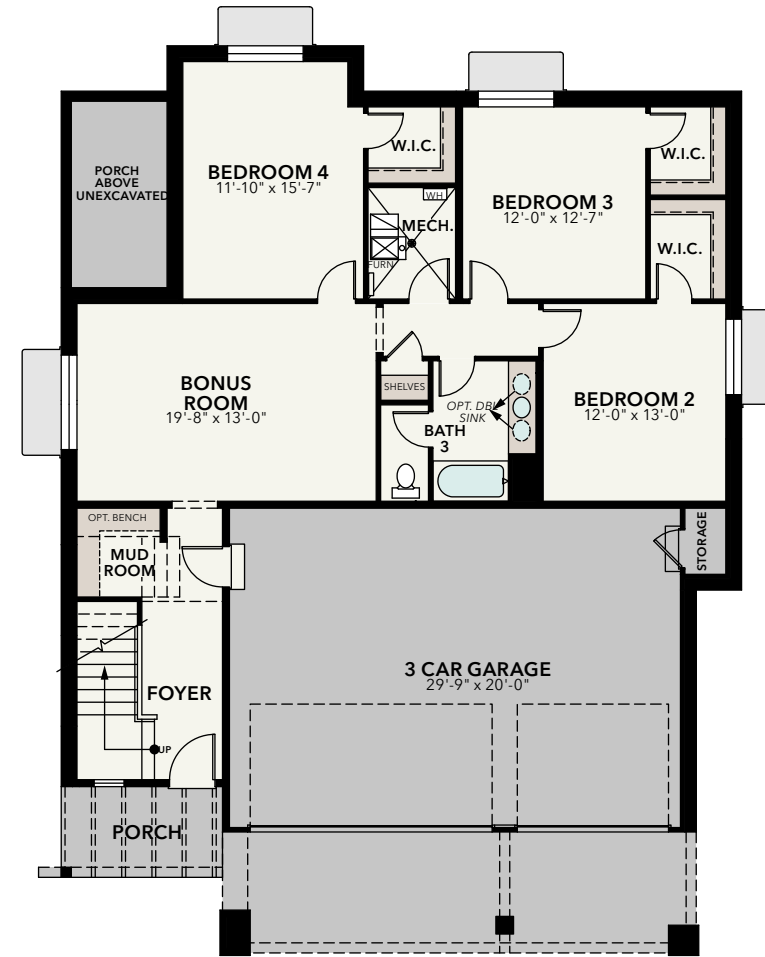

LE

LAKEVIEW
- ESTATES -

Oak A

Oak B

Maple A

Maple B

BASEMENT

FIRST FLOOR

Pine A

Pine B

BASEMENT

FIRST FLOOR

Acacia A

Acacia B

BASEMENT

FIRST FLOOR

Tupelo A

Tupelo B

Willow A

Willow B

LAKEVIEW

- ESTATES -

PHASE 1 LOTS

LOT	FLOOR PLAN	BD/BA	SIZE
101	Pine	4 4	3,933 SF
102	Maple	4 4	3,730 SF
103	Oak	4 4	3,593 SF
104	Maple	4 4	3,730 SF
105	Tupelo	5 4	3,391 SF
106	Acacia	4 3	3,203 SF
107	Acacia	4 3	3,203 SF
108	Tupelo	5 4	3,391 SF
109	Willow	4 4	3,730 SF
110	Tupelo	4 4	3,391 SF