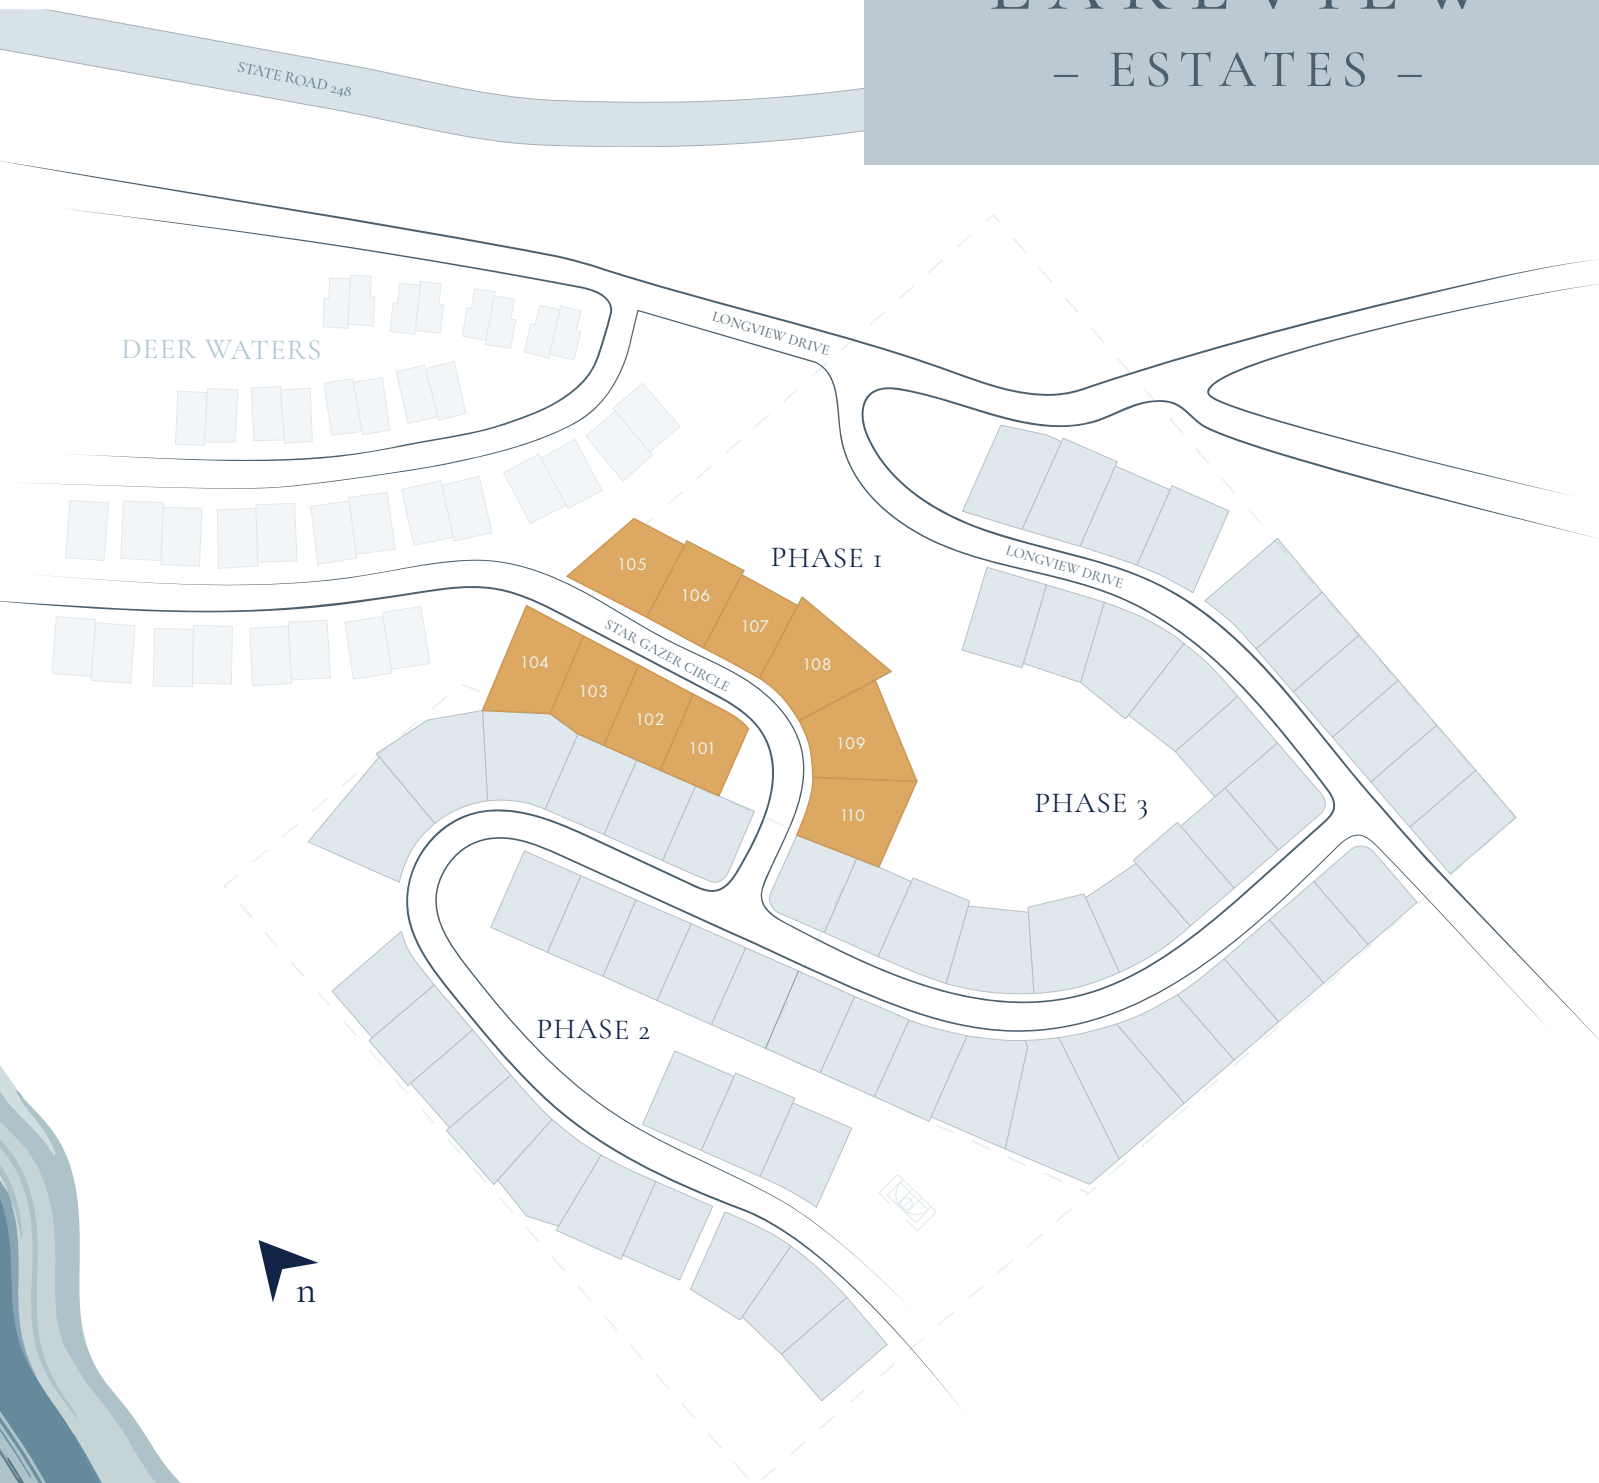

LAKEVIEW

- ESTATES -

PHASE 1 LOTS

LOT	FLOOR PLAN	BD/BA	SIZE
101	Pine	4 | 4	3,933 SF
102	Maple	4 | 4	3,730 SF
103	Oak	4 | 4	3,593 SF
104	Maple	4 | 4	3,730 SF
105	Tupelo	5 | 4	3,391 SF
106	Acacia	4 | 3	3,203 SF
107	Acacia	4 | 3	3,203 SF
108	Tupelo	5 | 4	3,391 SF
109	Willow	4 | 4	3,730 SF
110	Tupelo	4 | 4	3,391 SF

Summit | Sotheby's
INTERNATIONAL REALTY