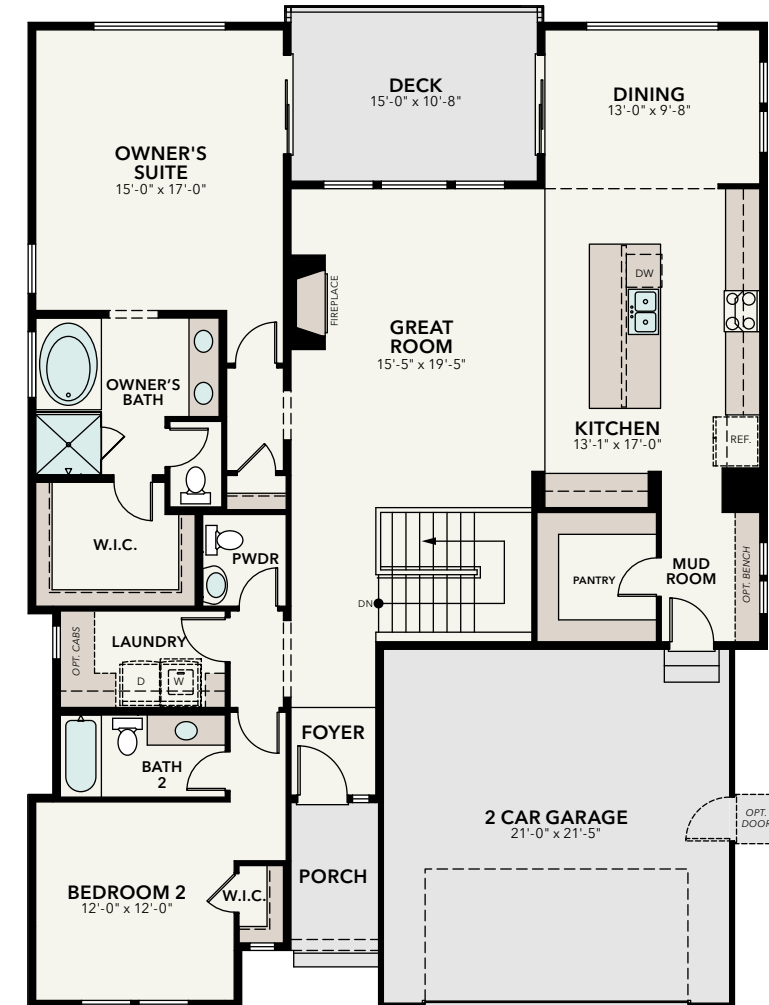

LE

LAKEVIEW
- ESTATES -

Oak A

Oak B

Maple A

Maple B

BASEMENT

FIRST FLOOR

Pine A

Pine B

BASEMENT

FIRST FLOOR

Acacia A

Acacia B

BASEMENT

FIRST FLOOR

Tupelo A

Tupelo B

Willow A

Willow B

LAKEVIEW

- ESTATES -

PHASE 1 LOTS

LOT	FLOOR PLAN	BD/BA	SIZE
101	Pine	4 4	3,933 SF
102	Maple	4 4	3,730 SF
103	Oak	4 4	3,593 SF
104	Maple	4 4	3,730 SF
105	Tupelo	5 4	3,391 SF
106	Acacia	4 3	3,203 SF
107	Acacia	4 3	3,203 SF
108	Tupelo	5 4	3,391 SF
109	Willow	4 4	3,730 SF
110	Tupelo	4 4	3,391 SF